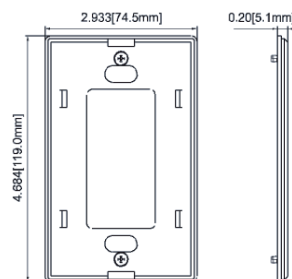

MATERIAL CHARACTERISTICS:

- Environmental:
  Flammability UL94, V2 Rating

Subplate